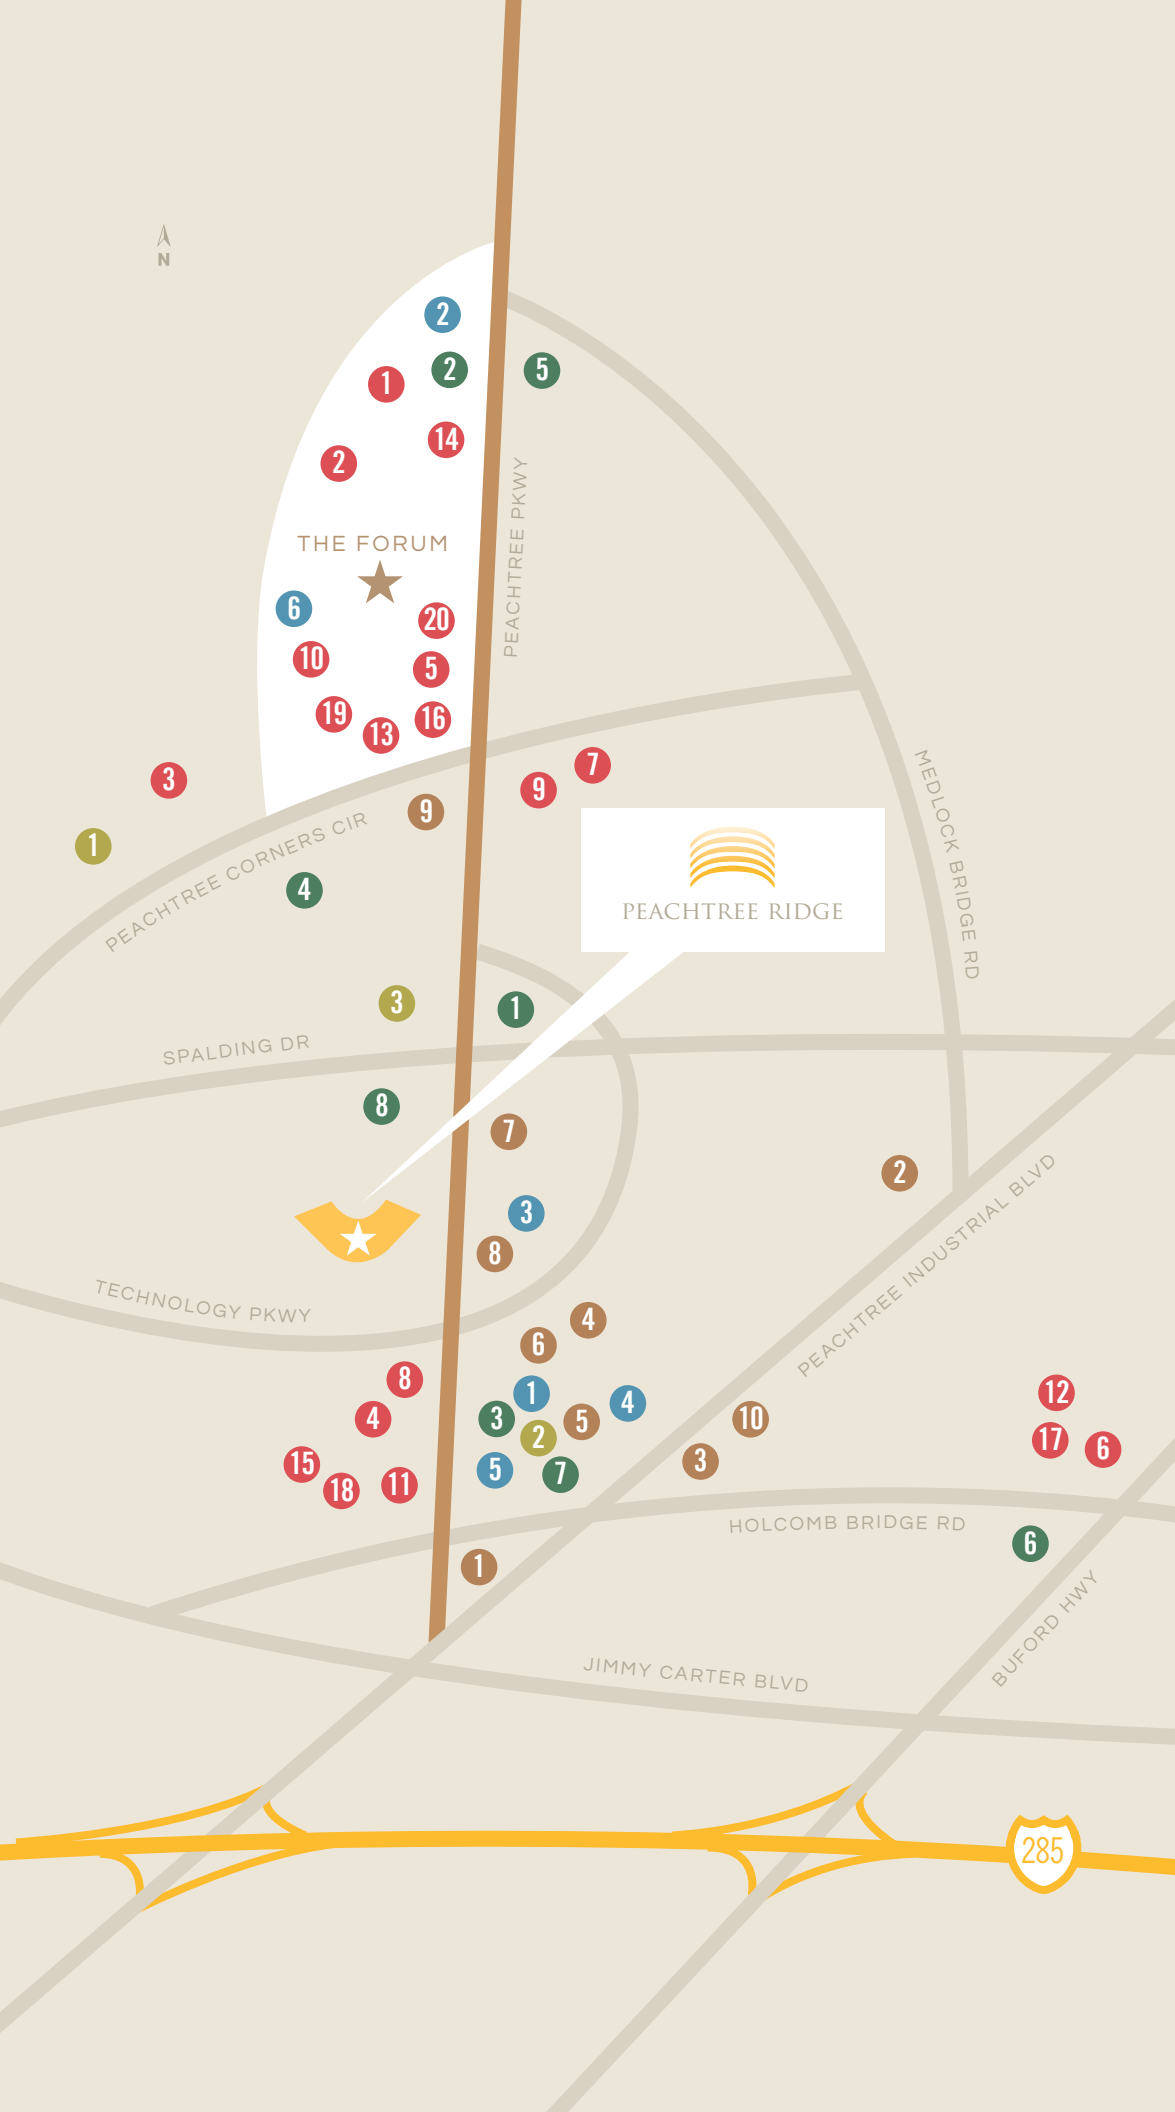

AMENITIES

RESTAURANTS

- 1 Aomi Japanese Restaurant
- 2 Atlanta Bread Company
- 3 California Pizza Kitchen
- 4 Chick-fil-A
- 5 Chipotle Mexican Grill
- 6 Dominick's
- 7 Dreamland Bar-B-Que
- 8 Firenze
- 9 The Flying Biscuit Cafe
- 10 Grace 1720
- 11 Happy Sumo
- 12 Iron Horse Tavern
- 13 J. Alexander's
- 14 Jason's Deli
- 15 Mellow Mushroom
- 16 Moe's Southwest Grill
- 17 Norcross Station Cafe
- 18 Panara Bread
- 19 Ted's Montana Grill
- 20 Thai Spice

HOTELS

- 1 Courtyard
- 2 Days Inn and Suites
- 3 Garden Plaza
- 4 Hampton Inn
- 5 Hilton
- 6 Homewood Suites by Hilton
- 7 Hyatt Place
- 8 Marriott
- 9 Residence Inn
- 10 Wingate by Wyndham

FINANCIAL

- 1 Bank of America
- 2 BB&T
- 3 Chase
- 4 Fifth Third
- 5 The Piedmont Bank
- 6 Regions Bank
- 7 SunTrust
- 8 Wells Fargo

SHOPPING

- 1 Dick's Sporting Goods
- 2 Ingles Market
- 3 Office Depot
- 4 Publix
- 5 Target
- 6 The Forum
 - Ann Taylor
 - AT&T
 - Banana Republic
 - Barnes & Noble
 - Belk
 - DSW Shoes
 - HomeGoods
 - J. Crew
 - Jos A. Bank Clothiers
 - Pottery Barn
 - Trader Joe's
 - Williams-Sonoma

SERVICES

- 1 Gold's Gym
- 2 The UPS Store
- 3 US Post Office

PEACHTREE RIDGE

INGRESS/EGRESS